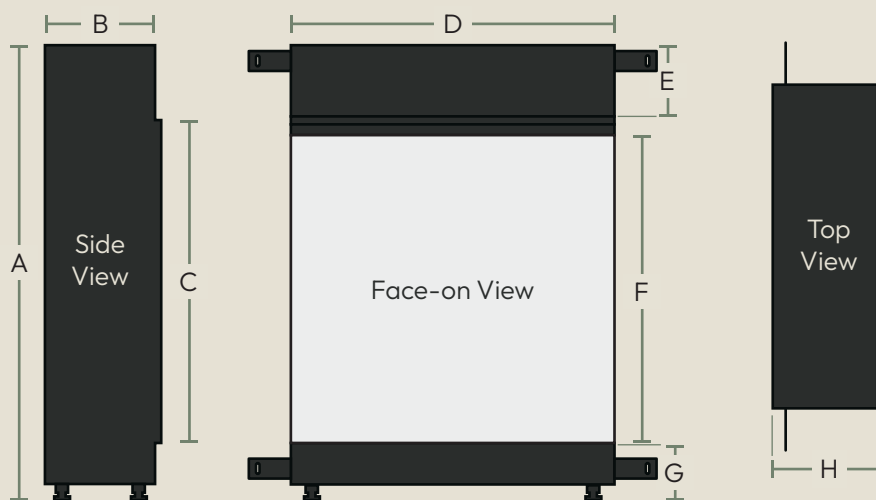

New Forest 650sq

Dimensions

A	911.0mm
B	222.0mm
C	652.0mm
D	652.0mm
E	150.0mm
F	620.0mm
G	109.0mm
H	234.00mm

New Forest 650sq Features

- One-sided installation, wall or suite.
- Remote control
- Full thermostatic control
- Timer control options
- Downlighting
- Three fuel bed colours (Orange, pink, blue)

Deluxe Features

- Deluxe Real Logs
- Rear Mirrored Glass
- Upgrade to AR Glass

Signature Features

- Signature Logs
- Rear Mirrored Glass
- Upgrade to AR Glass

New Forest 650sq Cavity Box & Slips

Cavity Box Dimensions

- A 705.0mm
- B 992.0mm
- C 194.0mm
- D 60.0mm
- E 59.0mm

Installation advice

Installing into an existing chimney or flue? Make sure this is blocked off sufficiently.

Our cavity boxes are a great solution to installing in to a chimney or flue.

Slips Dimensions

- A 652.0mm
- B 1200mm