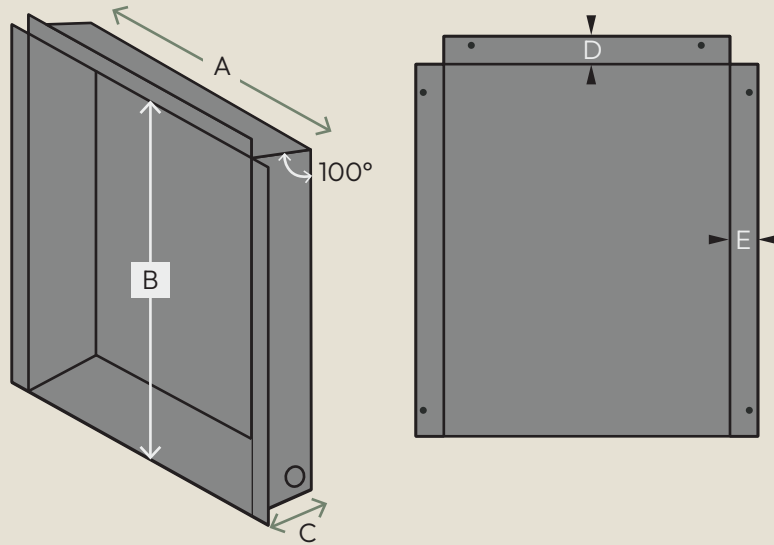

New Forest 650sq

Dimensions

A	911.0mm
B	222.0mm
C	652.0mm
D	652.0mm
E	150.0mm
F	620.0mm
G	109.0mm
H	234.00mm

New Forest 650sq Features

- One-sided installation, wall or suite.
- Remote control
- Full thermostatic control
- Timer control options
- Downlighting
- Three fuel bed colours (Orange, pink, blue)

Deluxe Features

- Deluxe Real Logs
- Rear Mirrored Glass
- Upgrade to AR Glass

Signature Features

- Signature Logs
- Rear Mirrored Glass
- Upgrade to AR Glass

New Forest 650sq Cavity Box & Slips

Cavity Box Dimensions

- A 705.0mm
- B 992.0mm
- C 194.0mm
- D 60.0mm
- E 59.0mm

Installation advice

Installing into an existing chimney or flue? Make sure this is blocked off sufficiently.

Our cavity boxes are a great solution to installing in to a chimney or flue.

Slips Dimensions

- A 652.0mm
- B 1200mm